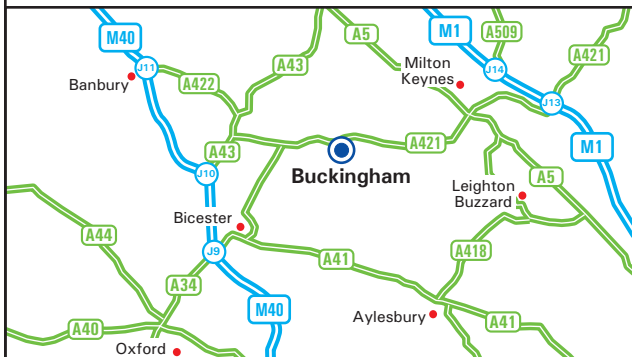

CTP Wipac Ltd
 London Road
 Buckingham MK18 1BH
 United Kingdom
 Tel: +44 (0) 1280 822800
 Fax: +44 (0) 1280 822802
 www.wipac.com

From M40
 Leave the M40 at Junction 9 (signed Oxford, Newbury A34, Bicester A41).
 Take the A41 towards Bicester.
 Remain on the A41 until the roundabout junction with the A4421.
 Join the A4421 and continue for 8 miles towards Buckingham until the roundabout junction with the A421.
 Turn right at the roundabout and join the A421.
 Remain on the A421 for 4.2 miles.
 At the roundabout junction with the A413, turn right onto London Road.
 Our offices are located on the right hand side just after the roundabout (see inset).

From M1
 Leave the M1 at Junction 14 (signed Milton Keynes & A509). At the Northfield roundabout take the second exit onto A4146
 At Fox Milne roundabout turn left onto A4146 Tongwell Street
 At Brinklow roundabout take the third exit (A421).
 Remain on A421 for 14 miles to Buckingham
 At the roundabout junction with the A413, turn left onto London Road.
 Our offices are located on the right hand side just after the roundabout (see inset).

By Rail
 The nearest main line station is Bletchley which receives a regular service from London Euston.
 For further information on train times and fares please call the National Rail Enquiry Line on 08457 48 49 50.